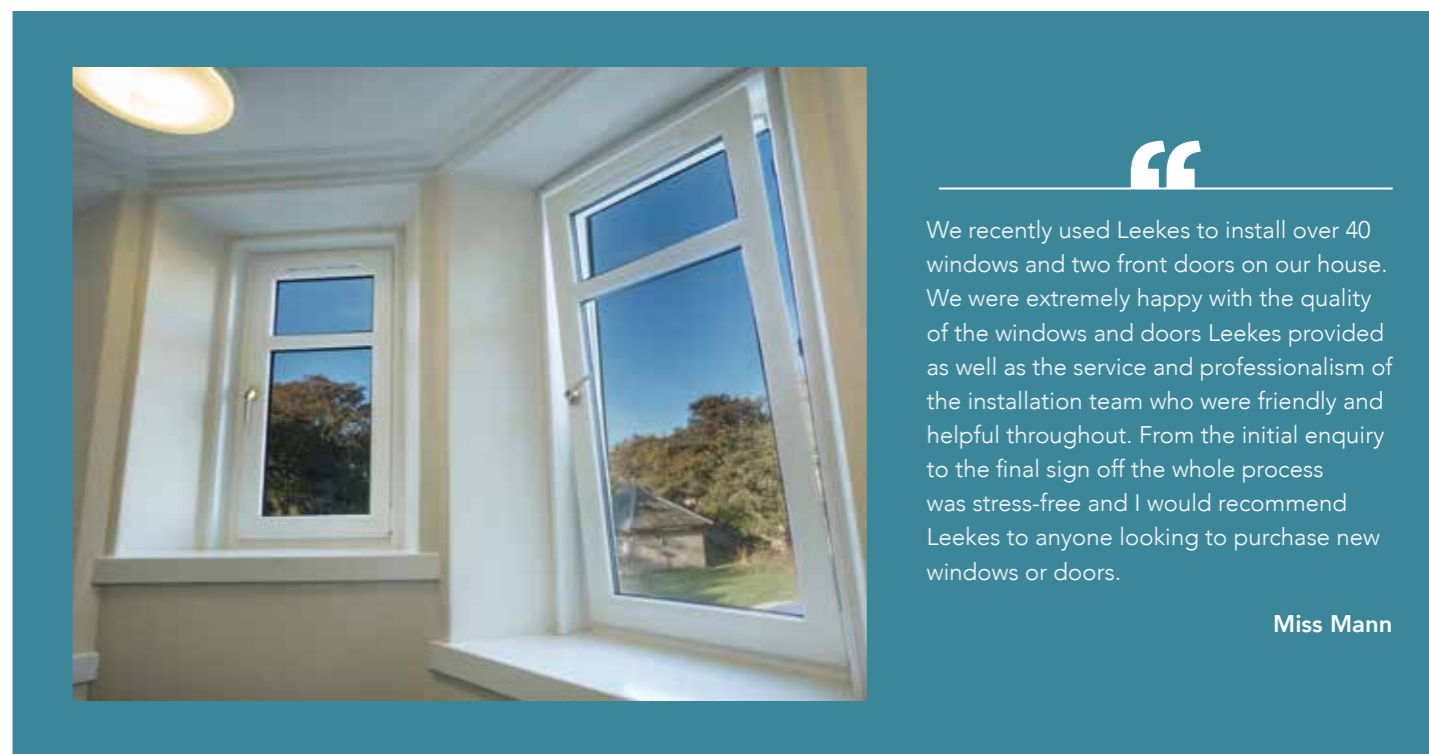

Closed

Tilt

Turn

“

We recently used Leekes to install over 40 windows and two front doors on our house. We were extremely happy with the quality of the windows and doors Leekes provided as well as the service and professionalism of the installation team who were friendly and helpful throughout. From the initial enquiry to the final sign off the whole process was stress-free and I would recommend Leekes to anyone looking to purchase new windows or doors.

## uPVC Sash Windows (Vertical Sliders)

The uPVC Sash Window range combines the elegance of traditional Sash Windows with the benefits of modern materials.

Based on the original wooden Sash Windows from the Georgian and Edwardian periods, the modern version incorporates A-Rated frames and secure toughened glazing while still including the details of the original windows. Upgrade to include Georgian or Astragal bars or leave the windows as single panes depending on your preference.