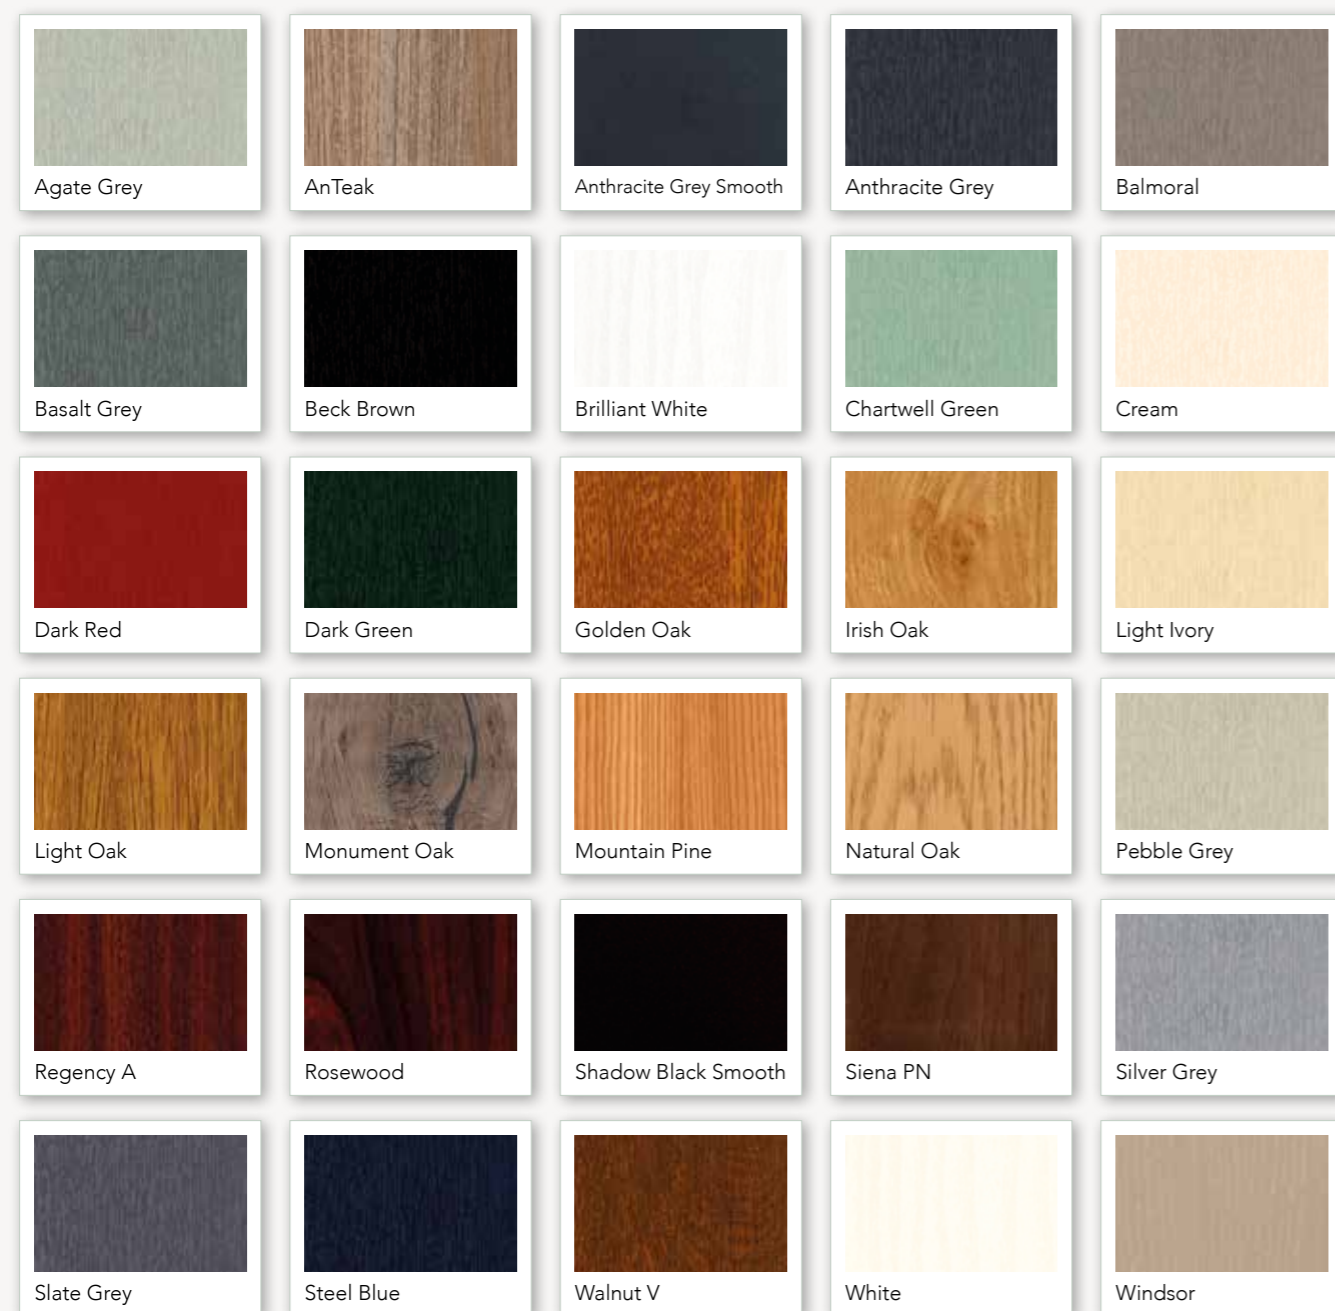

# Flush Colour Options

The standard internal colour for Flush Windows is white PVC. This beautiful combination ensures that the internal face is neutral and will complement any interior design styles. Should you wish to have both sides of your windows featuring a foil colour finish, this can be customised. In

addition to our collection of foils below, we can also paint your windows to one of over 200 RAL colours using our in-house colouring facility. Our painting process, which is an optional upgrade, involves applying a hard-wearing coating that has a guarantee of 10 years.