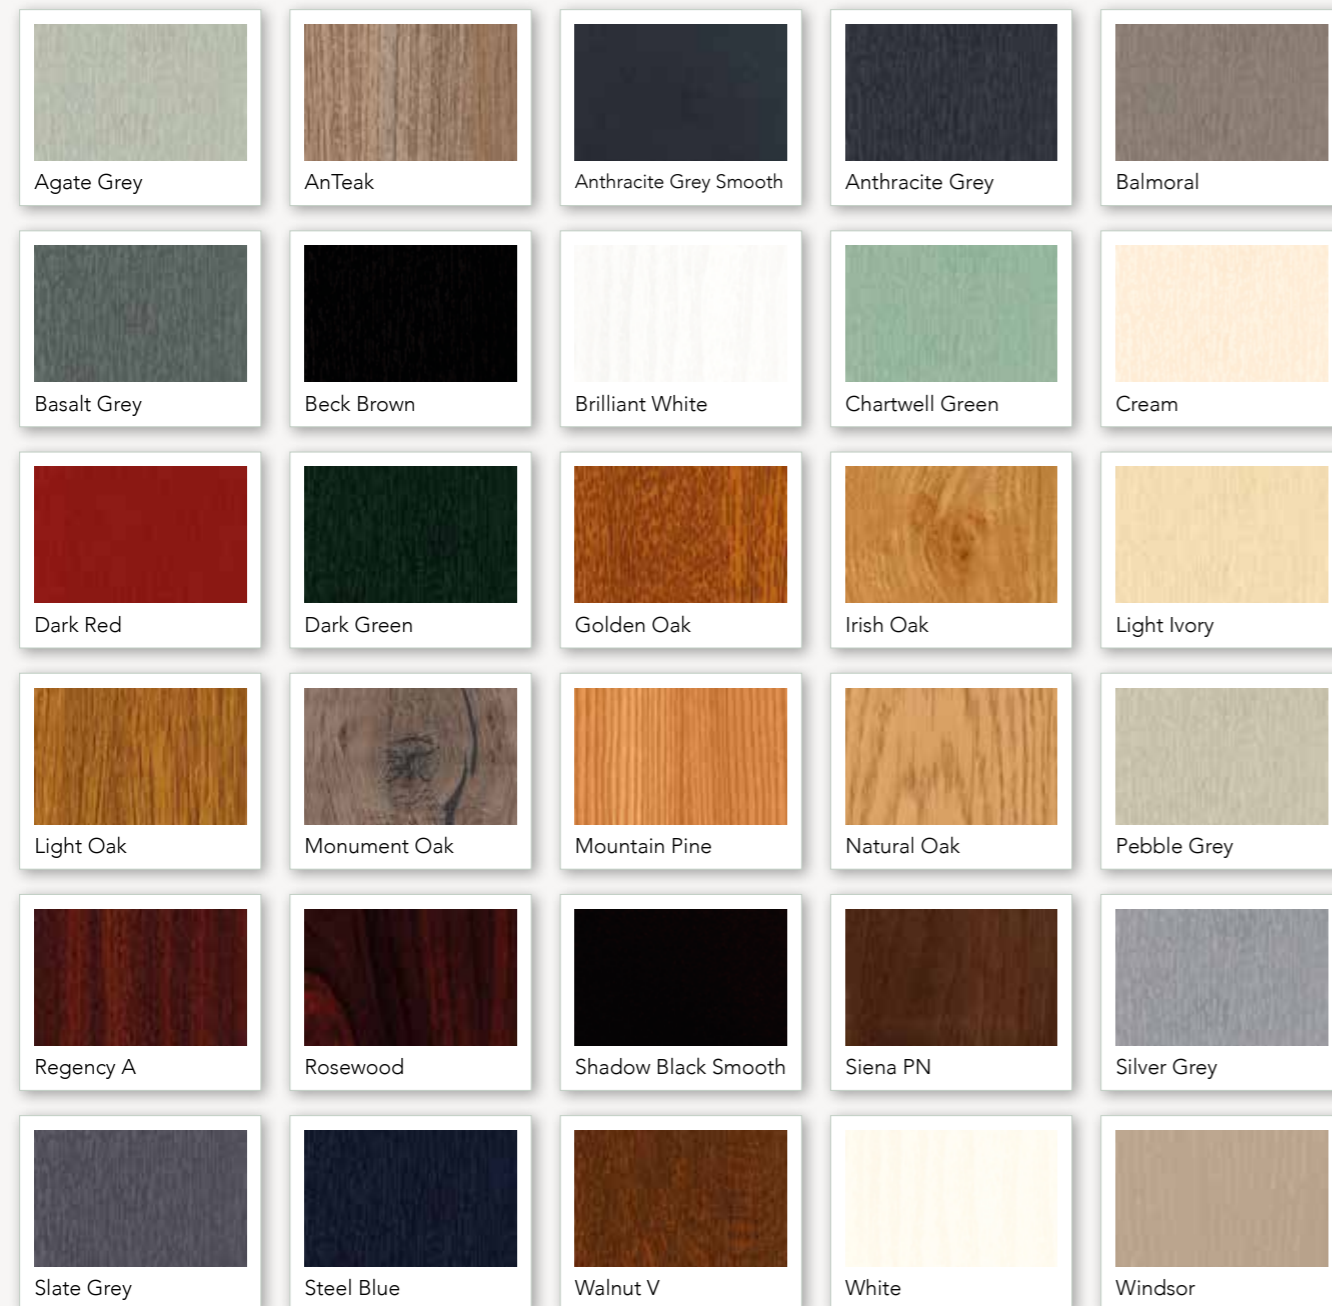

uPVC Colour Options

Our wide choice of colours offer a range of options to match and complement your existing brick colour. Our free quote and design service can give you a visual image of how your finished windows could look in different colours. Depending on your chosen build, design and desired

outcome the colour selected can transform your home into a more traditional or modern look. For example, Chartwell Green or Golden Oak can complement more traditional designs whereas Grey, Black or White can enhance a modern property.